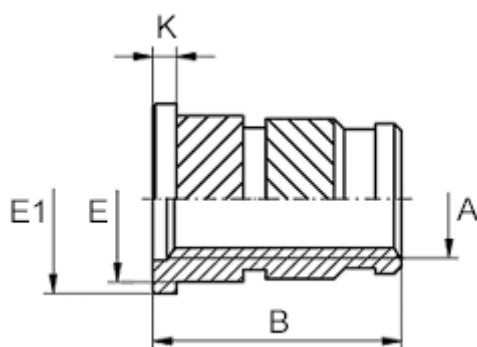

Data Sheet

Article number: 12862000080800
Description: KLEE-coil 862 000 080.800
M8 Brass

Measures

Female thread A	= M8
Flange diameter E1	= 11.0
Flange height	= 1.3
Length B	= 14.0
Min distance to edge	= 3.5
Outer diameter E	= 10.2
Recommended bore diameter W +0.1	= 9.6